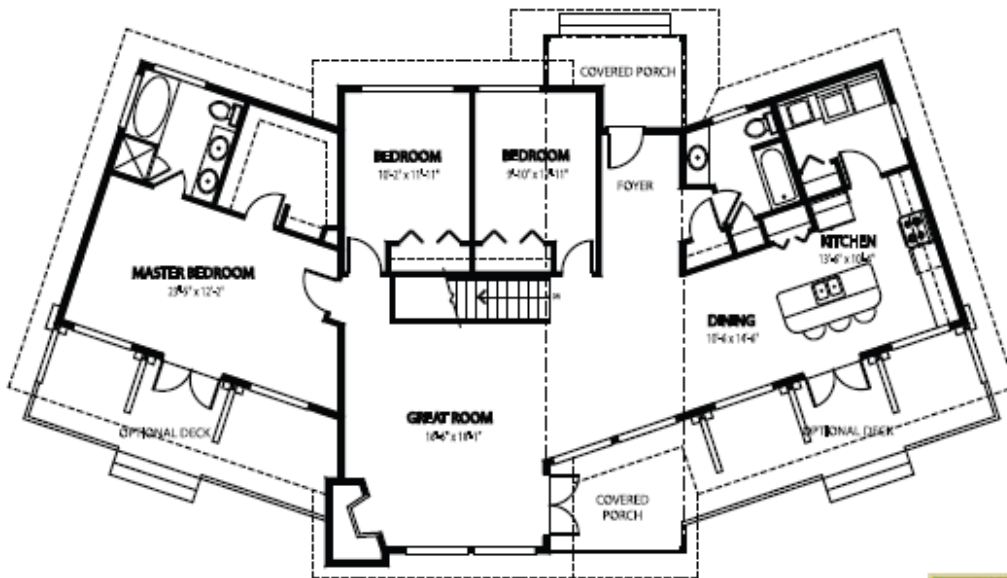

**PLAN OF THE MONTH**

Main Floor

Width: 74 ft.  
 Depth: 43 ft.  
 Main Floor: 1828 sq. ft.  
 Total Area: 1828 sq. ft.

This new, contemporary Linwood design creates a memorable impression with its impressive wood and glass elements. The Albion was designed to offer sweeping, panoramic views.