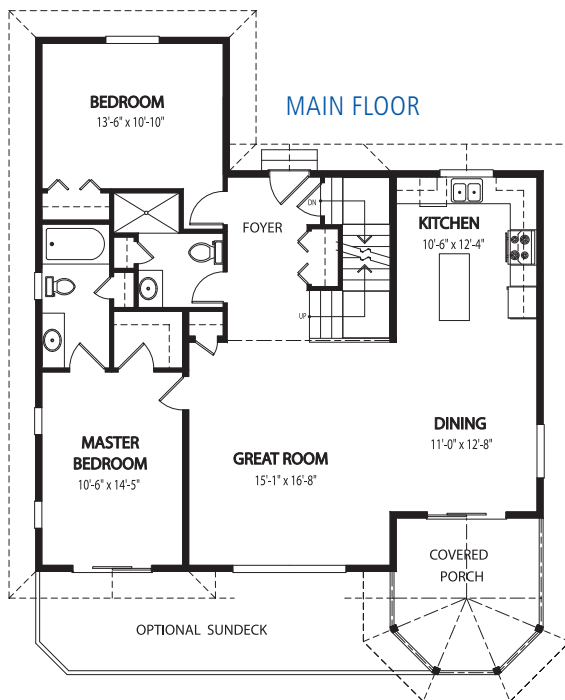

The Birchview

WIDTH: 38 ft. | DEPTH: 48 ft. | MAIN FLOOR: 1241 sq. ft. | UPPER FLOOR: 141 sq. ft. | TOTAL AREA: 1382 sq. ft.

UPPER FLOOR