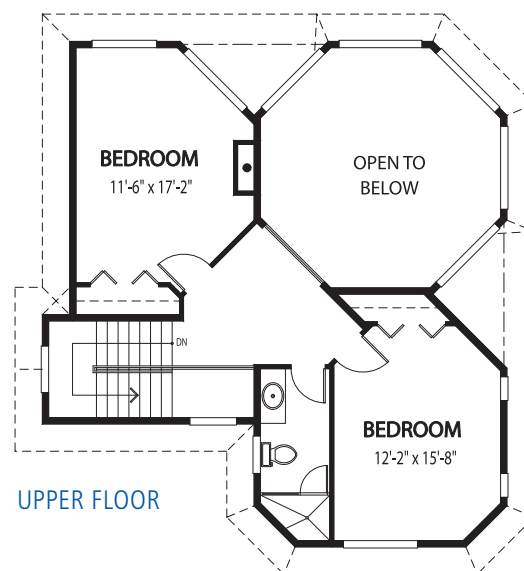

The Glenorchard

WIDTH: 52 ft. | DEPTH: 40 ft. | MAIN FLOOR: 1305 sq. ft. | UPPER FLOOR: 626 sq. ft. | TOTAL AREA: 1931 sq. ft.

MAIN FLOOR

UPPER FLOOR