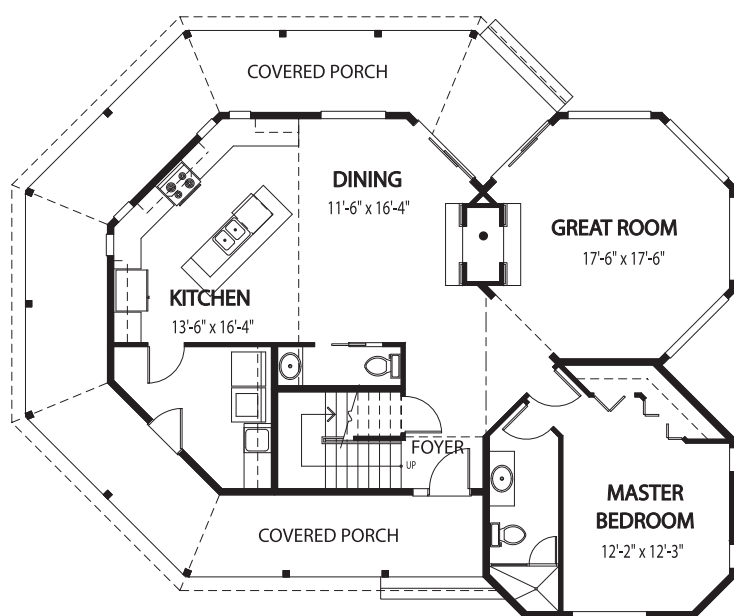

The Glenorchard

WIDTH: 52 ft. | DEPTH: 40 ft. | MAIN FLOOR: 1305 sq. ft. | UPPER FLOOR: 626 sq. ft. | TOTAL AREA: 1931 sq. ft.

MAIN FLOOR

UPPER FLOOR