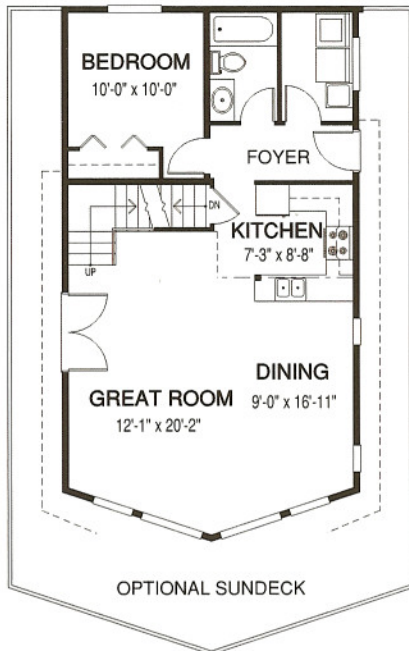

# The Kingsbury 2

WIDTH: 22 ft. | DEPTH: 40 ft. | MAIN FLOOR: 840 sq. ft. | UPPER FLOOR: 369 sq. ft. | TOTAL AREA: 1209 sq. ft.

MAIN FLOOR

UPPER FLOOR