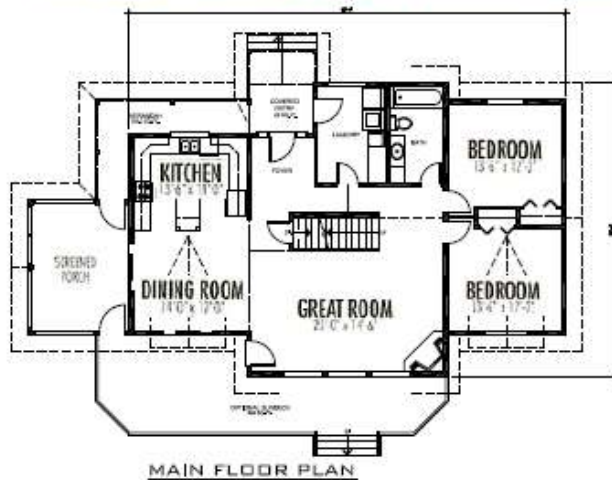

TOTAL AREA: 1,925 sq. ft.

The Carling

Linwood has been recognized by nationally-acclaimed CHBA as SAM (sales and Marketing) Award Finalist for Outstanding New Custom Home Under 2,500 Sq. Ft.

The Carling serves beautifully as an inspired vacation home or year-round residence. The well-planned design promotes easy entertaining on one level, with stunning loft master suite on the second level. The large arched windows, screened-in porch - as well as the ingenious use of natural materials - help to bring the best of nature indoors. For more information, contact your Cedar Designs representative below.