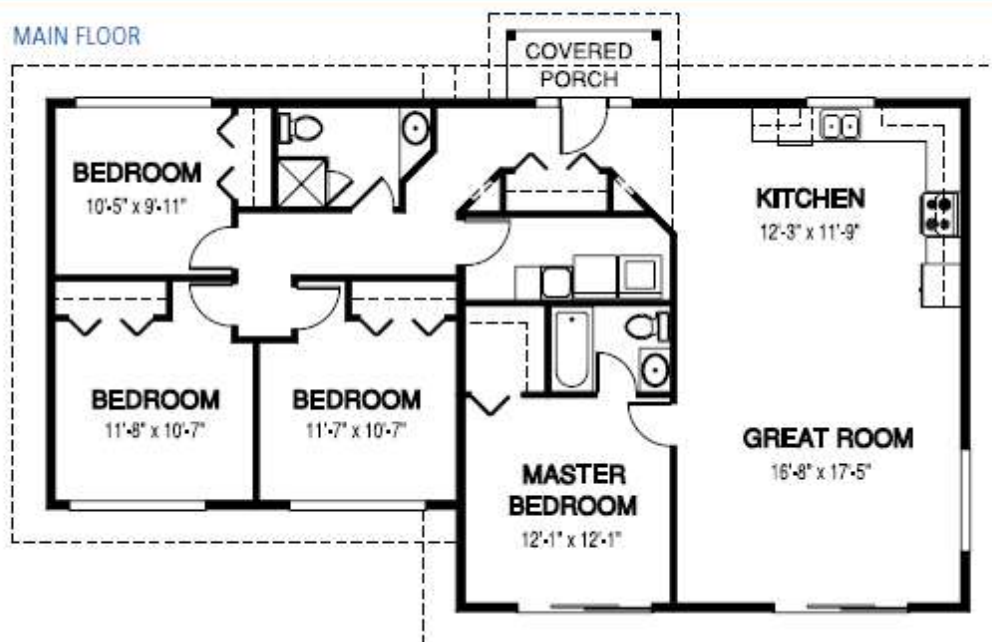

Naturals 3

PLAN OF THE MONTH | February 2012

WIDTH: 54 ft. | DEPTH: 34 ft. | MAIN FLOOR: 1476 sq. ft. | TOTAL AREA: 1476 sq. ft.

Naturals 3 is part of our collection of 6 new home packages that are modular in their design. It combines 2 simple building blocks to create optimum modern living space, which includes 4 bedrooms and 2 bathrooms.